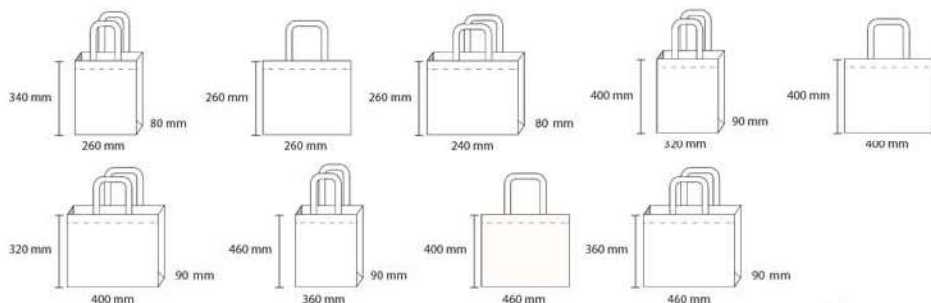

336

More than 1000 different models